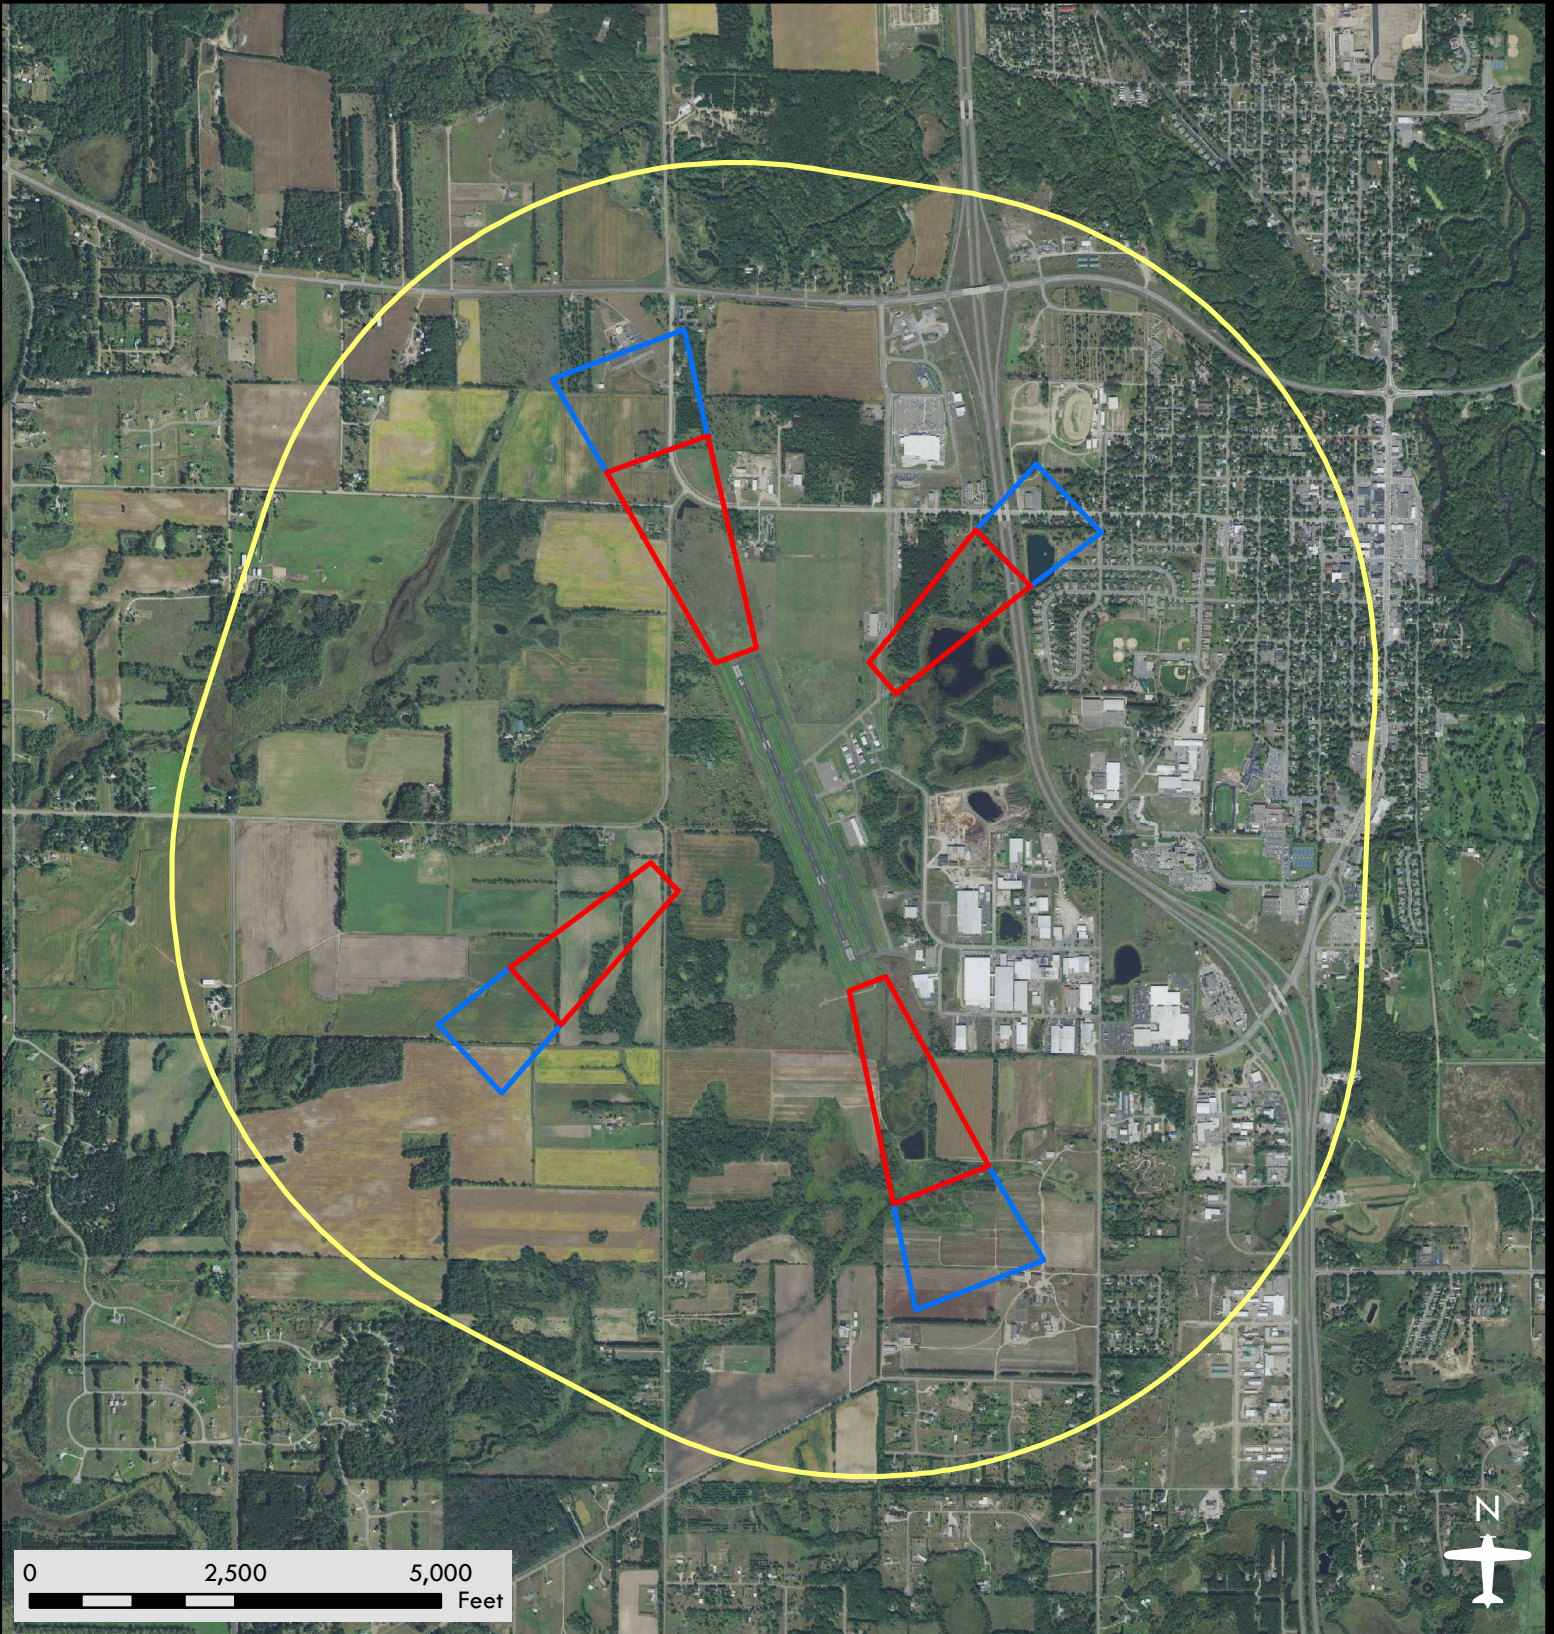

Princeton Municipal Airport

Airport Safety Zones

Date: 08/08/2018

Legend

-  Zone A
-  Zone B
-  Zone C

DISCLAIMER: This is not an official zoning map. To view the official map and ordinance for this airport, please visit the Airport Zoning Information Warehouse at <https://www.dot.state.mn.us/aero/planning/zoning-warehouse.html>. The State of Minnesota makes no representations or warranties expressed or implied, with respect to the reuse of the data provided herewith regardless of its format or the means of its transmission. There is no guarantee or representation to the user as to the accuracy, currency, suitability, or reliability of this data for any purpose. The user accepts the data "as is." The State of Minnesota assumes no responsibility for loss or damage incurred as a result of any user's reliance on this data. All maps and other material provided herein are protected by copyright. Permission is granted to copy and use the materials herein.